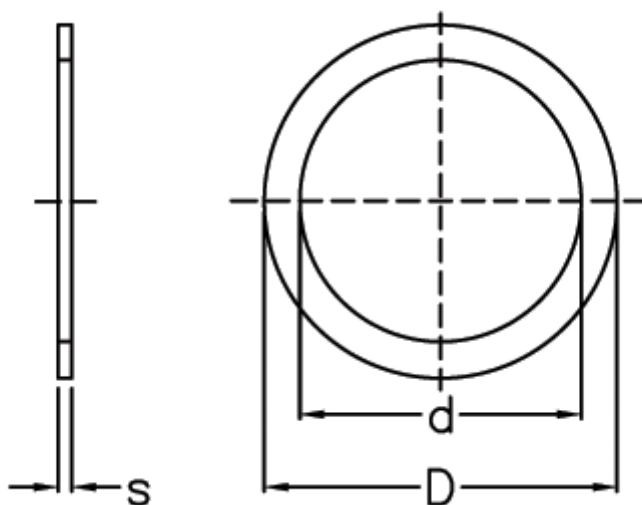

Article number: 0130321

Description: Shim Washer  
PS 6x12x0,1 DIN 988

## Measures

---

d = 6

D = 12

Description = PS 6x12x0,1

s = 0.10

tol = -0.03

Weight kg/1000 = 0.067